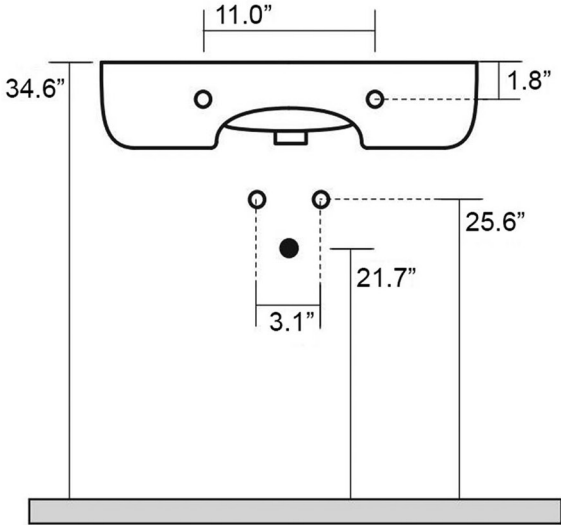

“.nn” refers to the number of faucets holes

\* WS Bath Collections reserves the right to revise dimensions or information on this sheet without notice

<b>Collection</b> Nolita	<b>Model</b>   Nolita 5342	<b>Dimensions Metric</b> <i>1 inch = 2.54 cm</i> <i>1 inch = 25.4 mm</i>	 1051 Lea Drive - Collegeville, PA 19426 Tel. 215 513 9400 - Fax 610 831 0215 <a href="http://www.ws bathcollections.com">www.ws bathcollections.com</a> - <a href="mailto:info@ws bathcollectins.com">info@ws bathcollectins.com</a>
-----------------------------	-------------------------------	--	---

# Product Specs Sheets

**Collection**  
Nolita

**Model** |  
Nolita 5342

Dimensions Metric  
1 inch = 2.54 cm  
1 inch = 25.4 mm

**WS**®  
**BATH**  
**COLLECTIONS**

1051 Lea Drive - Collegeville, PA 19426  
Tel. 215 513 9400 - Fax 610 831 0215  
[www.ws bathcollections.com](http://www.ws bathcollections.com) - [info@ws bathcollectins.com](mailto:info@ws bathcollectins.com)

### Vessel/ countertop installation

Bolts

Silicone (*optional*)

Collection  
P qrkc

Model |  
P qrkc"7564

Dimensions Metric  
*1 inch = 2.54 cm*  
*1 inch = 25.4 mm*

**WS**®  
**BATH**  
**COLLECTIONS**

1051 Lea Drive - Collegeville, PA 19426  
Tel. 215 513 9400 - Fax 610 831 0215  
[www.ws bathcollections.com](http://www.ws bathcollections.com) - [info@ws bathcollections.com](mailto:info@ws bathcollections.com)