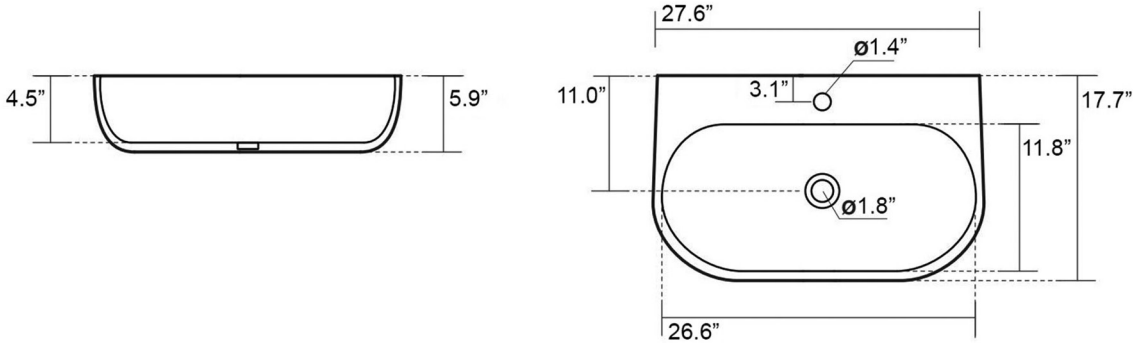

“.nn” refers to the number of faucets holes

\* WS Bath Collections reserves the right to revise dimensions or information on this sheet without notice

<b>Collection</b> Nolita	<b>Model</b>   Nolita 5342	<b>Dimensions Metric</b> <i>1 inch = 2.54 cm</i> <i>1 inch = 25.4 mm</i>	 1051 Lea Drive - Collegeville, PA 19426 Tel. 215 513 9400 - Fax 610 831 0215 <a href="http://www.ws bathcollections.com">www.ws bathcollections.com</a> - <a href="mailto:info@ws bathcollectins.com">info@ws bathcollectins.com</a>
-----------------------------	-------------------------------	--	---

# Product Specs Sheets

**Collection**  
Nolita

**Model** |  
Nolita 5342

Dimensions Metric  
1 inch = 2.54 cm  
1 inch = 25.4 mm

**WS**®  
**BATH**  
**COLLECTIONS**

1051 Lea Drive - Collegeville, PA 19426  
Tel. 215 513 9400 - Fax 610 831 0215  
[www.ws bathcollections.com](http://www.ws bathcollections.com) - [info@ws bathcollectins.com](mailto:info@ws bathcollectins.com)